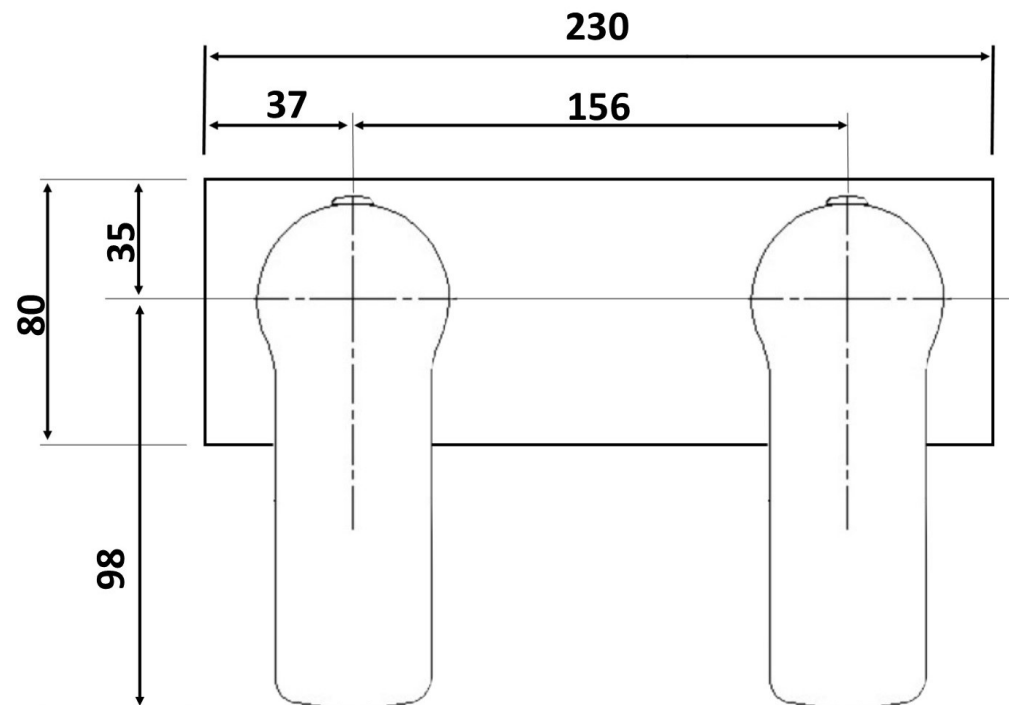

AKEMI DUAL SHOWER MIXER WHITE/ CHROME 10345D

- Contemporary new design
- Available in chrome, black/chrome & white/chrome
- 15 year conditional warranty
- Maximum operating pressure 500kpa
- Minimum operating pressure 80kpa
- Vitreous china construction
- Must be installed by a licensed plumber
- Chrome plate, white wall bodies, white/chrome handles