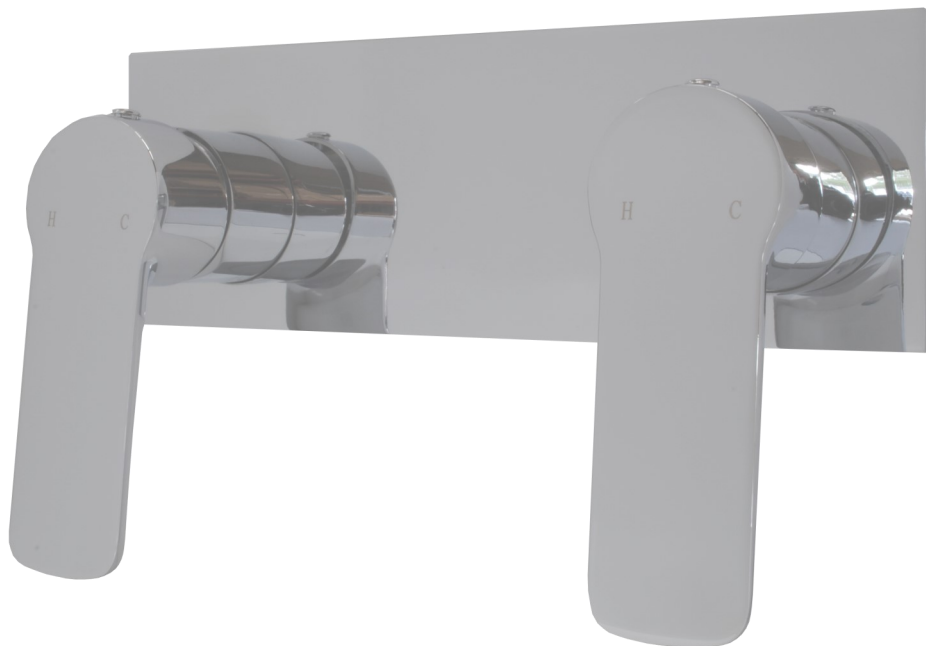

AKEMI DUAL SHOWER MIXER WHITE/ CHROME 10345D

- Contemporary new design
- Available in chrome, black/chrome & white/chrome
- 15 year conditional warranty
- Maximum operating pressure 500kpa
- Minimum operating pressure 80kpa
- Vitreous china construction
- Must be installed by a licensed plumber
- Chrome plate, white wall bodies, white/chrome handles