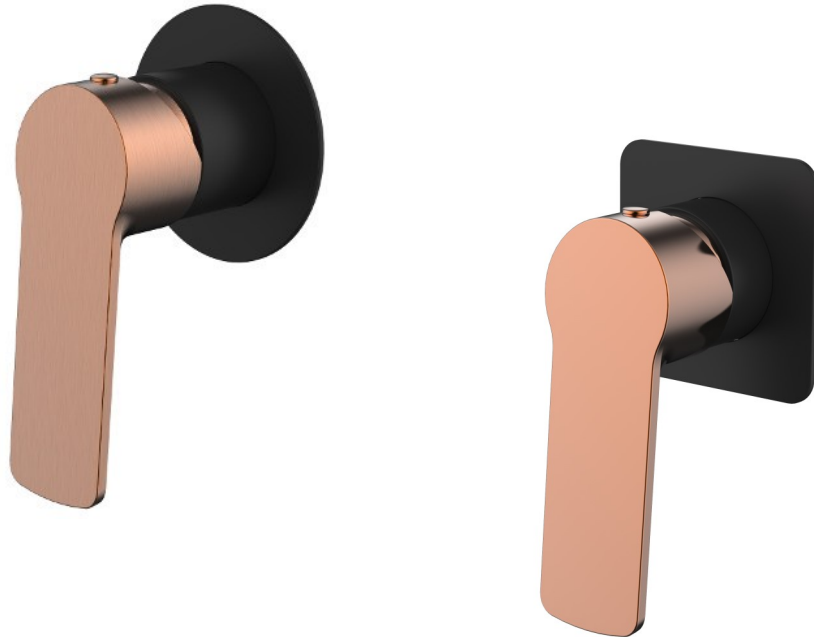

# Millennium

Mixers • Showers • Accesories • Baths • Basins

## AKEMI SHOWER MIXER BLACK/ROSE GOLD 10342BRG

- Contemporary new design
- Available in chrome & 6 other finishes
- Available with optional square backplate in chrome or black
- 15 Year conditional warranty
- Maximum operating pressure 500kpa
- Minimum operating pressure 150kpa
- Maximum water temperature 80 degrees
- Must be installed by a licensed plumber