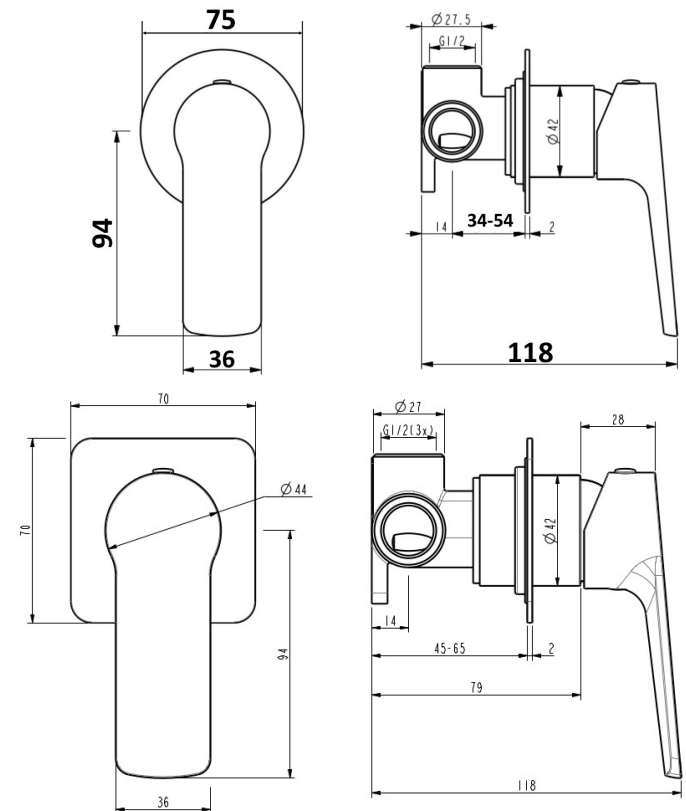

## AKEMI SHOWER MIXER BLACK/ROSE GOLD 10342BRG

- Contemporary new design
- Available in chrome & 6 other finishes
- Available with optional square backplate in chrome or black
- 15 Year conditional warranty
- Maximum operating pressure 500kpa
- Minimum operating pressure 150kpa
- Maximum water temperature 80 degrees
- Must be installed by a licensed plumber