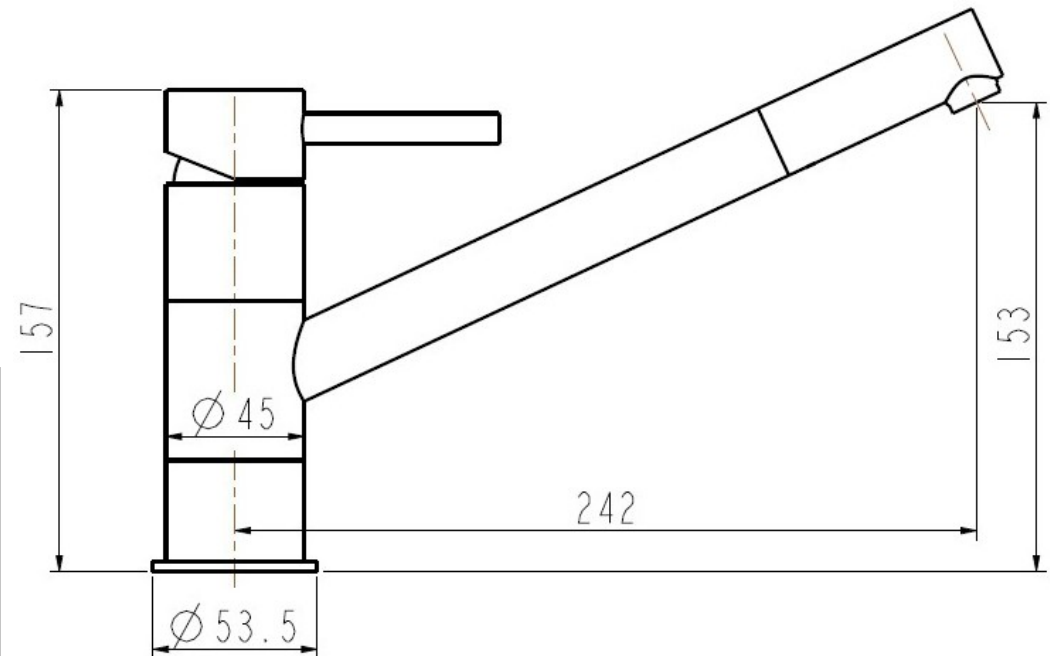

Millennium

Mixers • Showers • Accessories

CIOSO SINK MIXER CHROME 10162

- Contemporary new design
- Available in chrome & matte black
- 15 year conditional warranty
- Wels Rating 5 Star 6 LPM
- WELS Registration T10718
- Maximum operating pressure 500kpa
- Minimum operating pressure 150kpa
- Maximum water temperature 80 degrees
- Must be installed by a licensed plumber
- Isolation stops must be installed inline before flex connectors