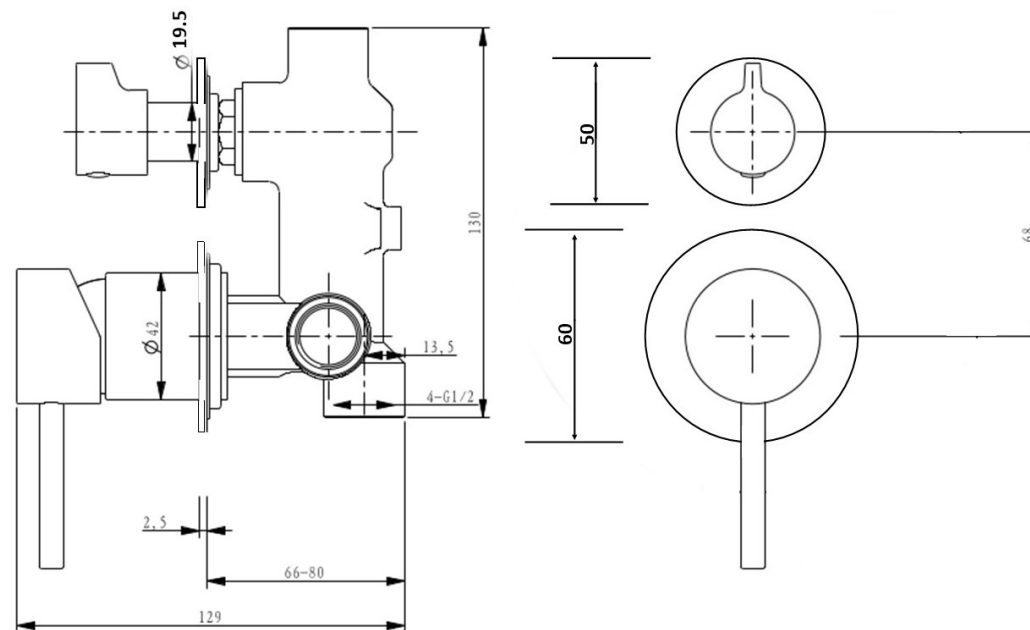

CIOSO DIVERTER MIXER MODERN BRASS SEPARATE PLATES 10159BBSP

- Contemporary new design
- Available in 4 finishes
- 15 year conditional warranty
- Maximum operating pressure 500kpa
- Minimum operating pressure 150kpa
- Maximum water temperature 80 degrees
- Must be installed by a licensed plumber