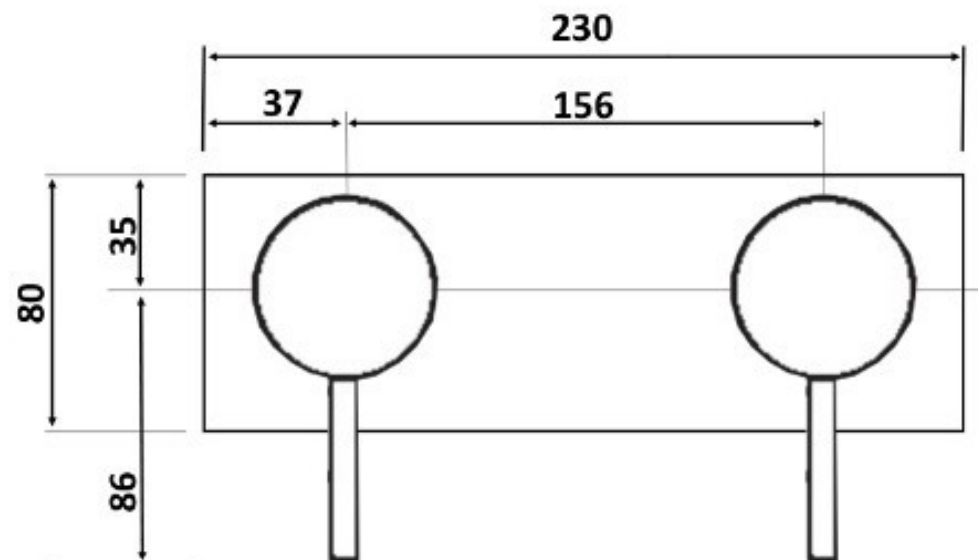

CIOSO DUAL SHOWER MIXER CHROME 10158D

- Contemporary new design
- Available in chrome
- Maximum operating pressure 500kpa
- Minimum operating pressure 150kpa
- Maximum water temperature 80 degrees
- Must be installed by a licensed plumber