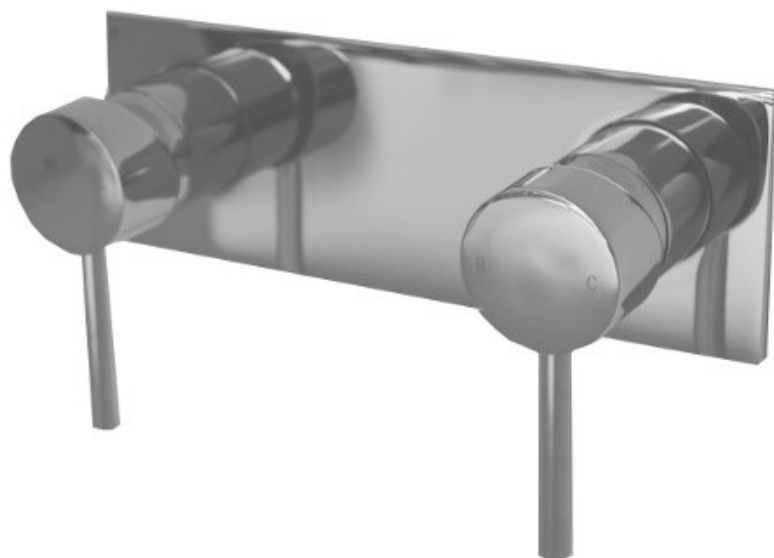

CIOSO DUAL SHOWER MIXER CHROME 10158D

- Contemporary new design
- Available in chrome
- Maximum operating pressure 500kpa
- Minimum operating pressure 150kpa
- Maximum water temperature 80 degrees
- Must be installed by a licensed plumber