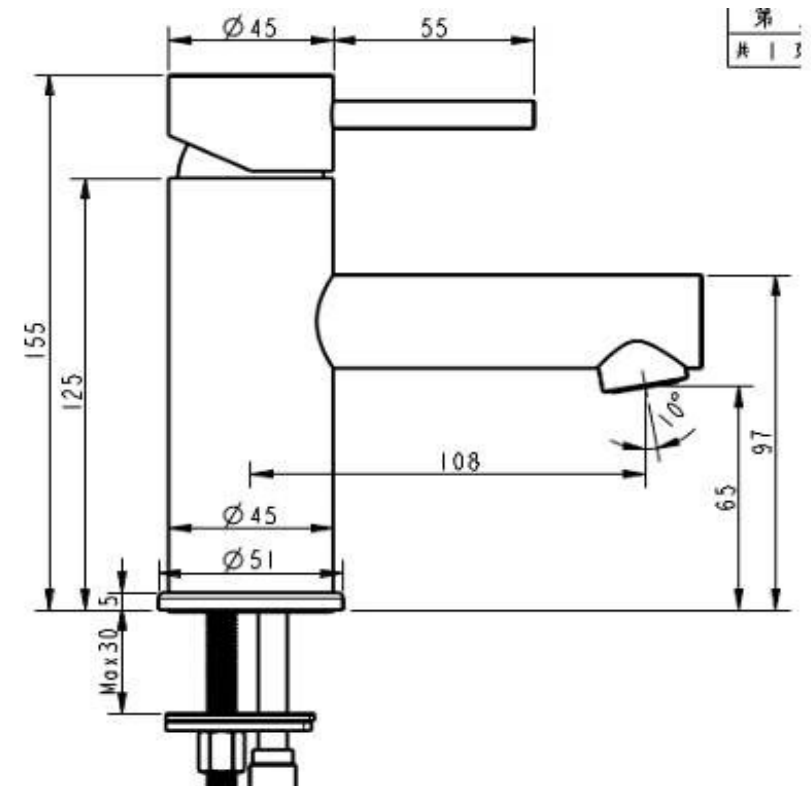

CIOSO BASIN MIXER BRUSHED NICKEL 10155NP

- Contemporary new design
- Available in chrome, brushed nickel & matte black
- 15 year conditional warranty
- Wels Rating 5 Star 6 LPM
- Maximum operating pressure 500kpa
- Minimum operating pressure 150kpa
- Maximum water temperature 80 degrees
- Must be installed by a licensed plumber
- Isolation stops must be installed inline before flex connectors