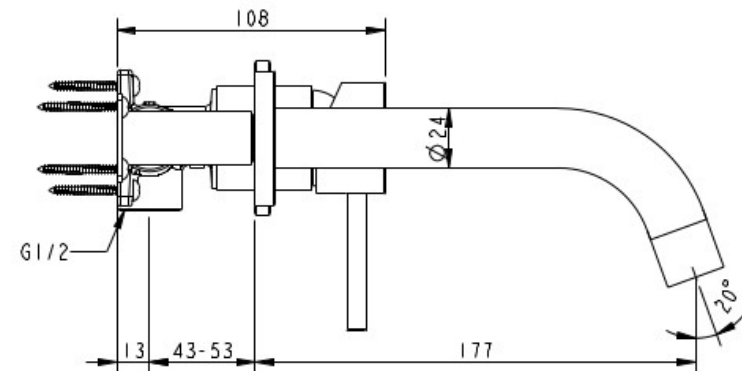

CIOSO WALL BASIN MIXER NO PLATE PIN DOWN GUN METAL 10153GMPD

- Contemporary new design
- Available in 5 finishes
- 15 Year conditional warranty
- WELS Rating 5 Star 6 LPM
- Maximum operating pressure 500kpa
- Minimum operating pressure 150kpa
- Maximum water temperature 80 degrees
- Must be installed by a licensed plumber