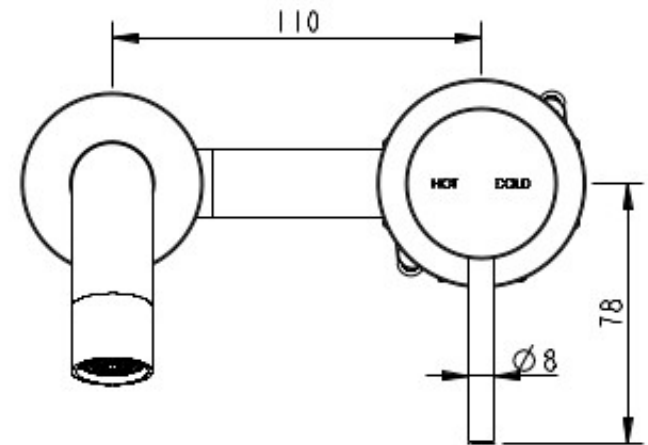

CIOSO WALL BASIN MIXER NO PLATE PIN DOWN GUN METAL 10153GMPD

- Contemporary new design
- Available in 5 finishes
- 15 Year conditional warranty
- WELS Rating 5 Star 6 LPM
- Maximum operating pressure 500kpa
- Minimum operating pressure 150kpa
- Maximum water temperature 80 degrees
- Must be installed by a licensed plumber