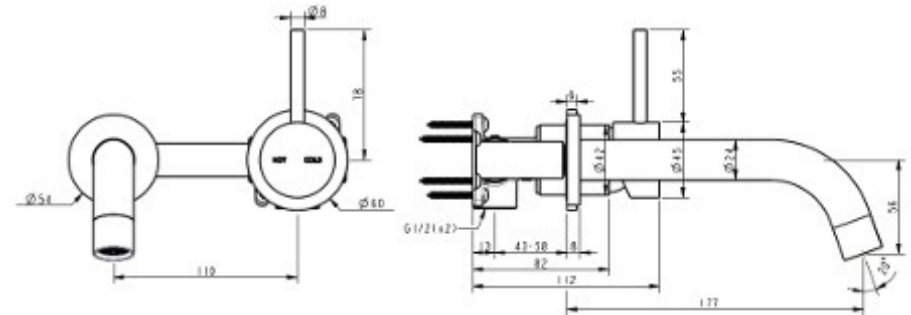

## CIOSO WALL BASIN MIXER NO PLATE GUN METAL 10153GM

- Contemporary new design
- Available in 5 finishes
- 15 Year conditional warranty
- WELS Rating 5 Star 6 LPM
- Maximum operating pressure 500kpa
- Minimum operating pressure 150kpa
- Maximum water temperature 80 degrees
- Must be installed by a licensed plumber