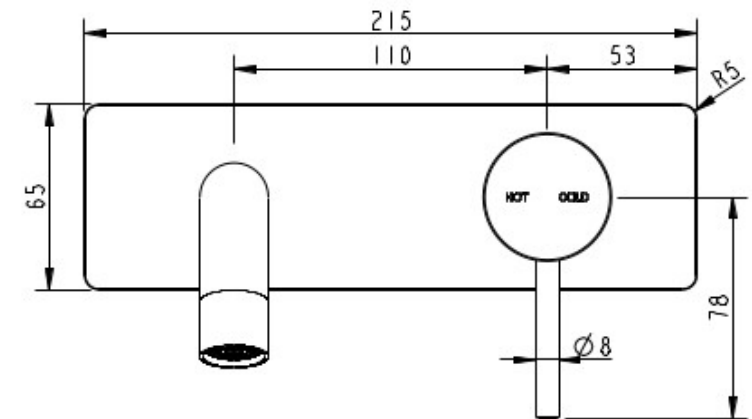

**CIOSO WALL BASIN MIXER BLACK WITH  
 PLATE PIN DOWN 10152BLPD**

- Contemporary new design
- Available in chrome, matte black & brushed nickel
- 15 Year conditional warranty
- WELS Rating 5 Star 6 LPM
- Maximum operating pressure 500kpa
- Minimum operating pressure 150kpa
- Maximum water temperature 80 degrees
- Must be installed by a licensed plumber