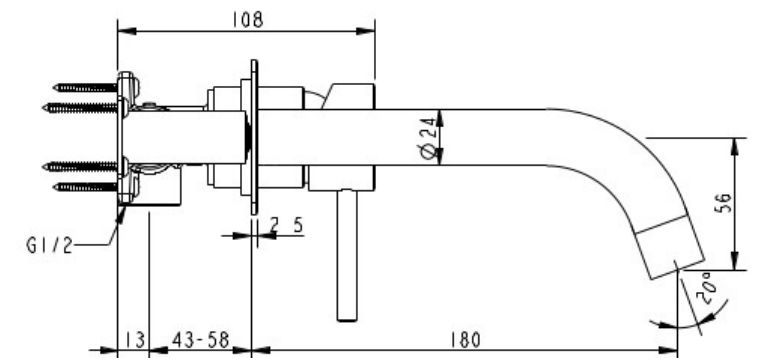

**CIOSO WALL BASIN MIXER BLACK WITH  
 PLATE PIN DOWN 10152BLPD**

- Contemporary new design
- Available in chrome, matte black & brushed nickel
- 15 Year conditional warranty
- WELS Rating 5 Star 6 LPM
- Maximum operating pressure 500kpa
- Minimum operating pressure 150kpa
- Maximum water temperature 80 degrees
- Must be installed by a licensed plumber