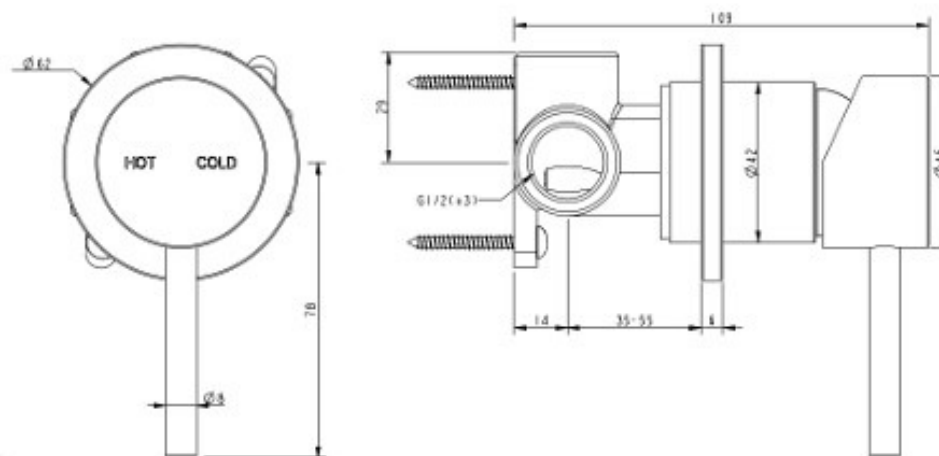

CIOSO SHOWER MIXER PIN DOWN MODERN BRASS 10151PDBB

- Contemporary new design
- Available in 4 finishes
- 15 year warranty
- Maximum operating pressure 500kpa
- Minimum operating pressure 150kpa
- Maximum water temperature 80 degrees
- Must be installed by a licensed plumber