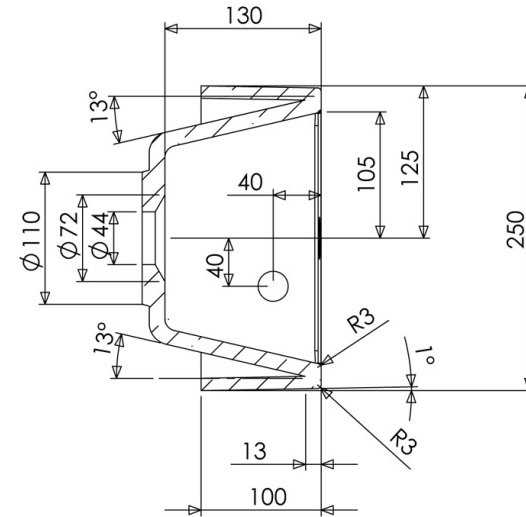

PRODUCT	LILY	TOP	TAMARAMA POLYMARBLE GLOSS WHITE	NOTES: DIMENSIONS ARE NOMINAL. DO NOT DRILL OR ROUGH IN UNTIL YOU HAVE RECIEVED AND MEASURED YOUR VANITY. BEVEL GRIP FINGER PULL VERSION PICTURED. HANDLES IS SAME BUT WITHOUT 30MM HORIZONTAL GAP. BASIN IS REVERSIBLE. WASTE SHOWN IN RIGHT POSITION.
CODE	LILMDS0500WKCPM	BASIN POSITION	REVERSIBLE	
DIMENSIONS	500WX 850H X 250D	HARDWARE AND ACCESSORIES		
CONFIGURATION	ALL DOOR DETACHABLE KICK			
VERSION 1	DATE 13/02/2020			

PRODUCT	LILY	TOP	TAMARAMA POLYMARBLE GLOSS WHITE
CODE	LILMDS0500WKCPM	BASIN POSITION	REVERSIBLE
DIMENSIONS	500WX 850H X 250D	HARDWARE AND ACCESSORIES	
CONFIGURATION	ALL DOOR DETACHABLE KICK		
VERSION 1	DATE 13/02/2020		

NOTES:
 DIMENSIONS ARE NOMINAL. DO NOT DRILL OR ROUGH IN UNTIL YOU HAVE RECEIVED AND MEASURED YOUR VANITY.

BEVEL GRIP FINGER PULL VERSION PICTURED. HANDLES IS SAME BUT WITHOUT 30MM HORIZONTAL GAP.

BASIN IS REVERSIBLE. WASTE SHOWN IN RIGHT POSITION.