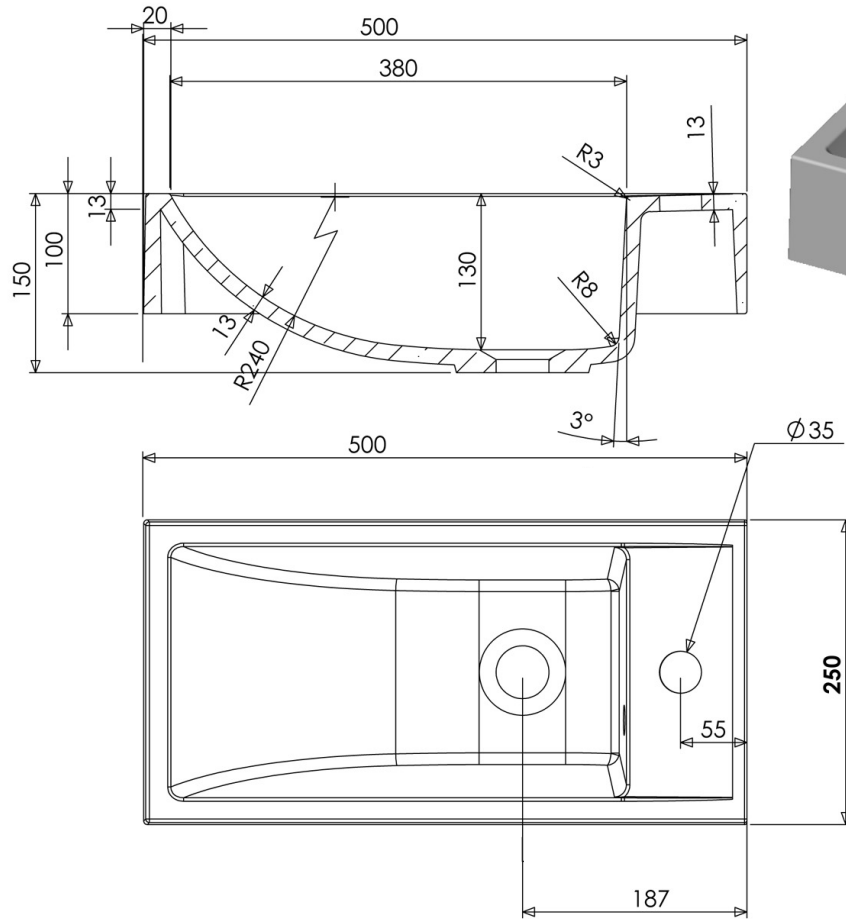

PRODUCT	LILY	TOP	TAMARAMA POLYMARBLE GLOSS WHITE	NOTES: DIMENSIONS ARE NOMINAL. DO NOT DRILL OR ROUGH IN UNTIL YOU HAVE RECIEVED AND MEASURED YOUR VANITY. BEVEL GRIP FINGER PULL VERSION PICTURED. HANDLES IS SAME BUT WITHOUT 30MM HORIZONTAL GAP. BASIN IS REVERSIBLE. WASTE SHOWN IN RIGHT POSITION.
CODE	LILMDS0500WKCPM	BASIN POSITION	REVERSIBLE	
DIMENSIONS	500WX 850H X 250D	HARDWARE AND ACCESSORIES		
CONFIGURATION	ALL DOOR DETACHABLE KICK			
VERSION 1	DATE 13/02/2020			

PRODUCT	LILY	TOP	TAMARAMA POLYMARBLE GLOSS WHITE
CODE	LILMDS0500WKCPM	BASIN POSITION	REVERSIBLE
DIMENSIONS	500WX 850H X 250D	HARDWARE AND ACCESSORIES	
CONFIGURATION	ALL DOOR DETACHABLE KICK		
VERSION 1	DATE 13/02/2020		

NOTES:
 DIMENSIONS ARE NOMINAL. DO NOT DRILL OR ROUGH IN UNTIL YOU HAVE RECEIVED AND MEASURED YOUR VANITY.

BEVEL GRIP FINGER PULL VERSION PICTURED. HANDLES IS SAME BUT WITHOUT 30MM HORIZONTAL GAP.

BASIN IS REVERSIBLE. WASTE SHOWN IN RIGHT POSITION.