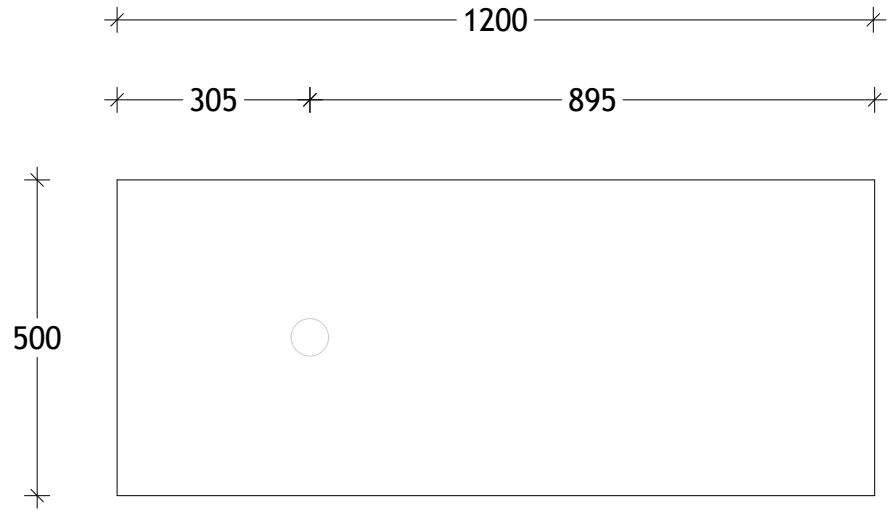

NAME:	ASHFA1200WHO
SIZE:	1200
WK/WH:	WALL HUNG
CONFIGURATION:	LEFT OFFSET BOWL

305 895

305

380 377

1.5 591.3 2.5 591.3 1.5

1188

PLEASE NOTE: Do not perform any plumbing rough in prior to taking delivery of your vanity, as all measurements are nominal and are subject to change. Measure exact locations from your vanity once it is on site.