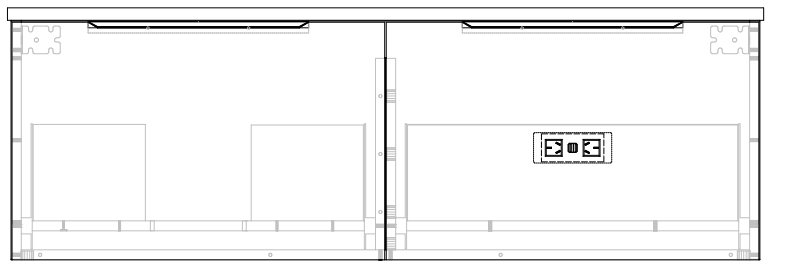

NAME:	ASHFA1200WHO
SIZE:	1200
WK/WH:	WALL HUNG
CONFIGURATION:	LEFT OFFSET BOWL

305 895

305

380 377

1.5 591.3 2.5 591.3 1.5

1188

PLEASE NOTE: Do not perform any plumbing rough in prior to taking delivery of your vanity, as all measurements are nominal and are subject to change. Measure exact locations from your vanity once it is on site.