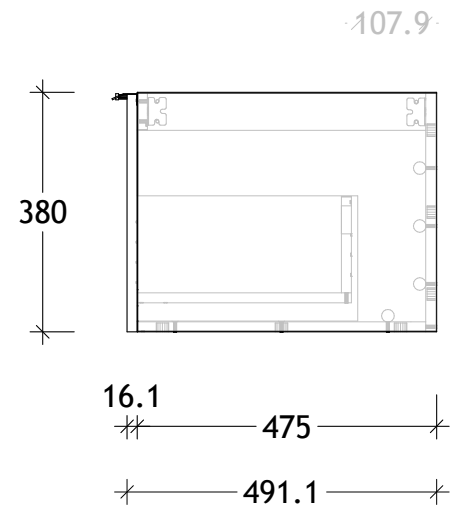

NAME:	ASHFA1200WHO
SIZE:	1200
WK/WH:	WALL HUNG
CONFIGURATION:	LEFT OFFSET BOWL

305 895

305

380 377

1.5 591.3 2.5 591.3 1.5

1188

PLEASE NOTE: Do not perform any plumbing rough in prior to taking delivery of your vanity, as all measurements are nominal and are subject to change. Measure exact locations from your vanity once it is on site.